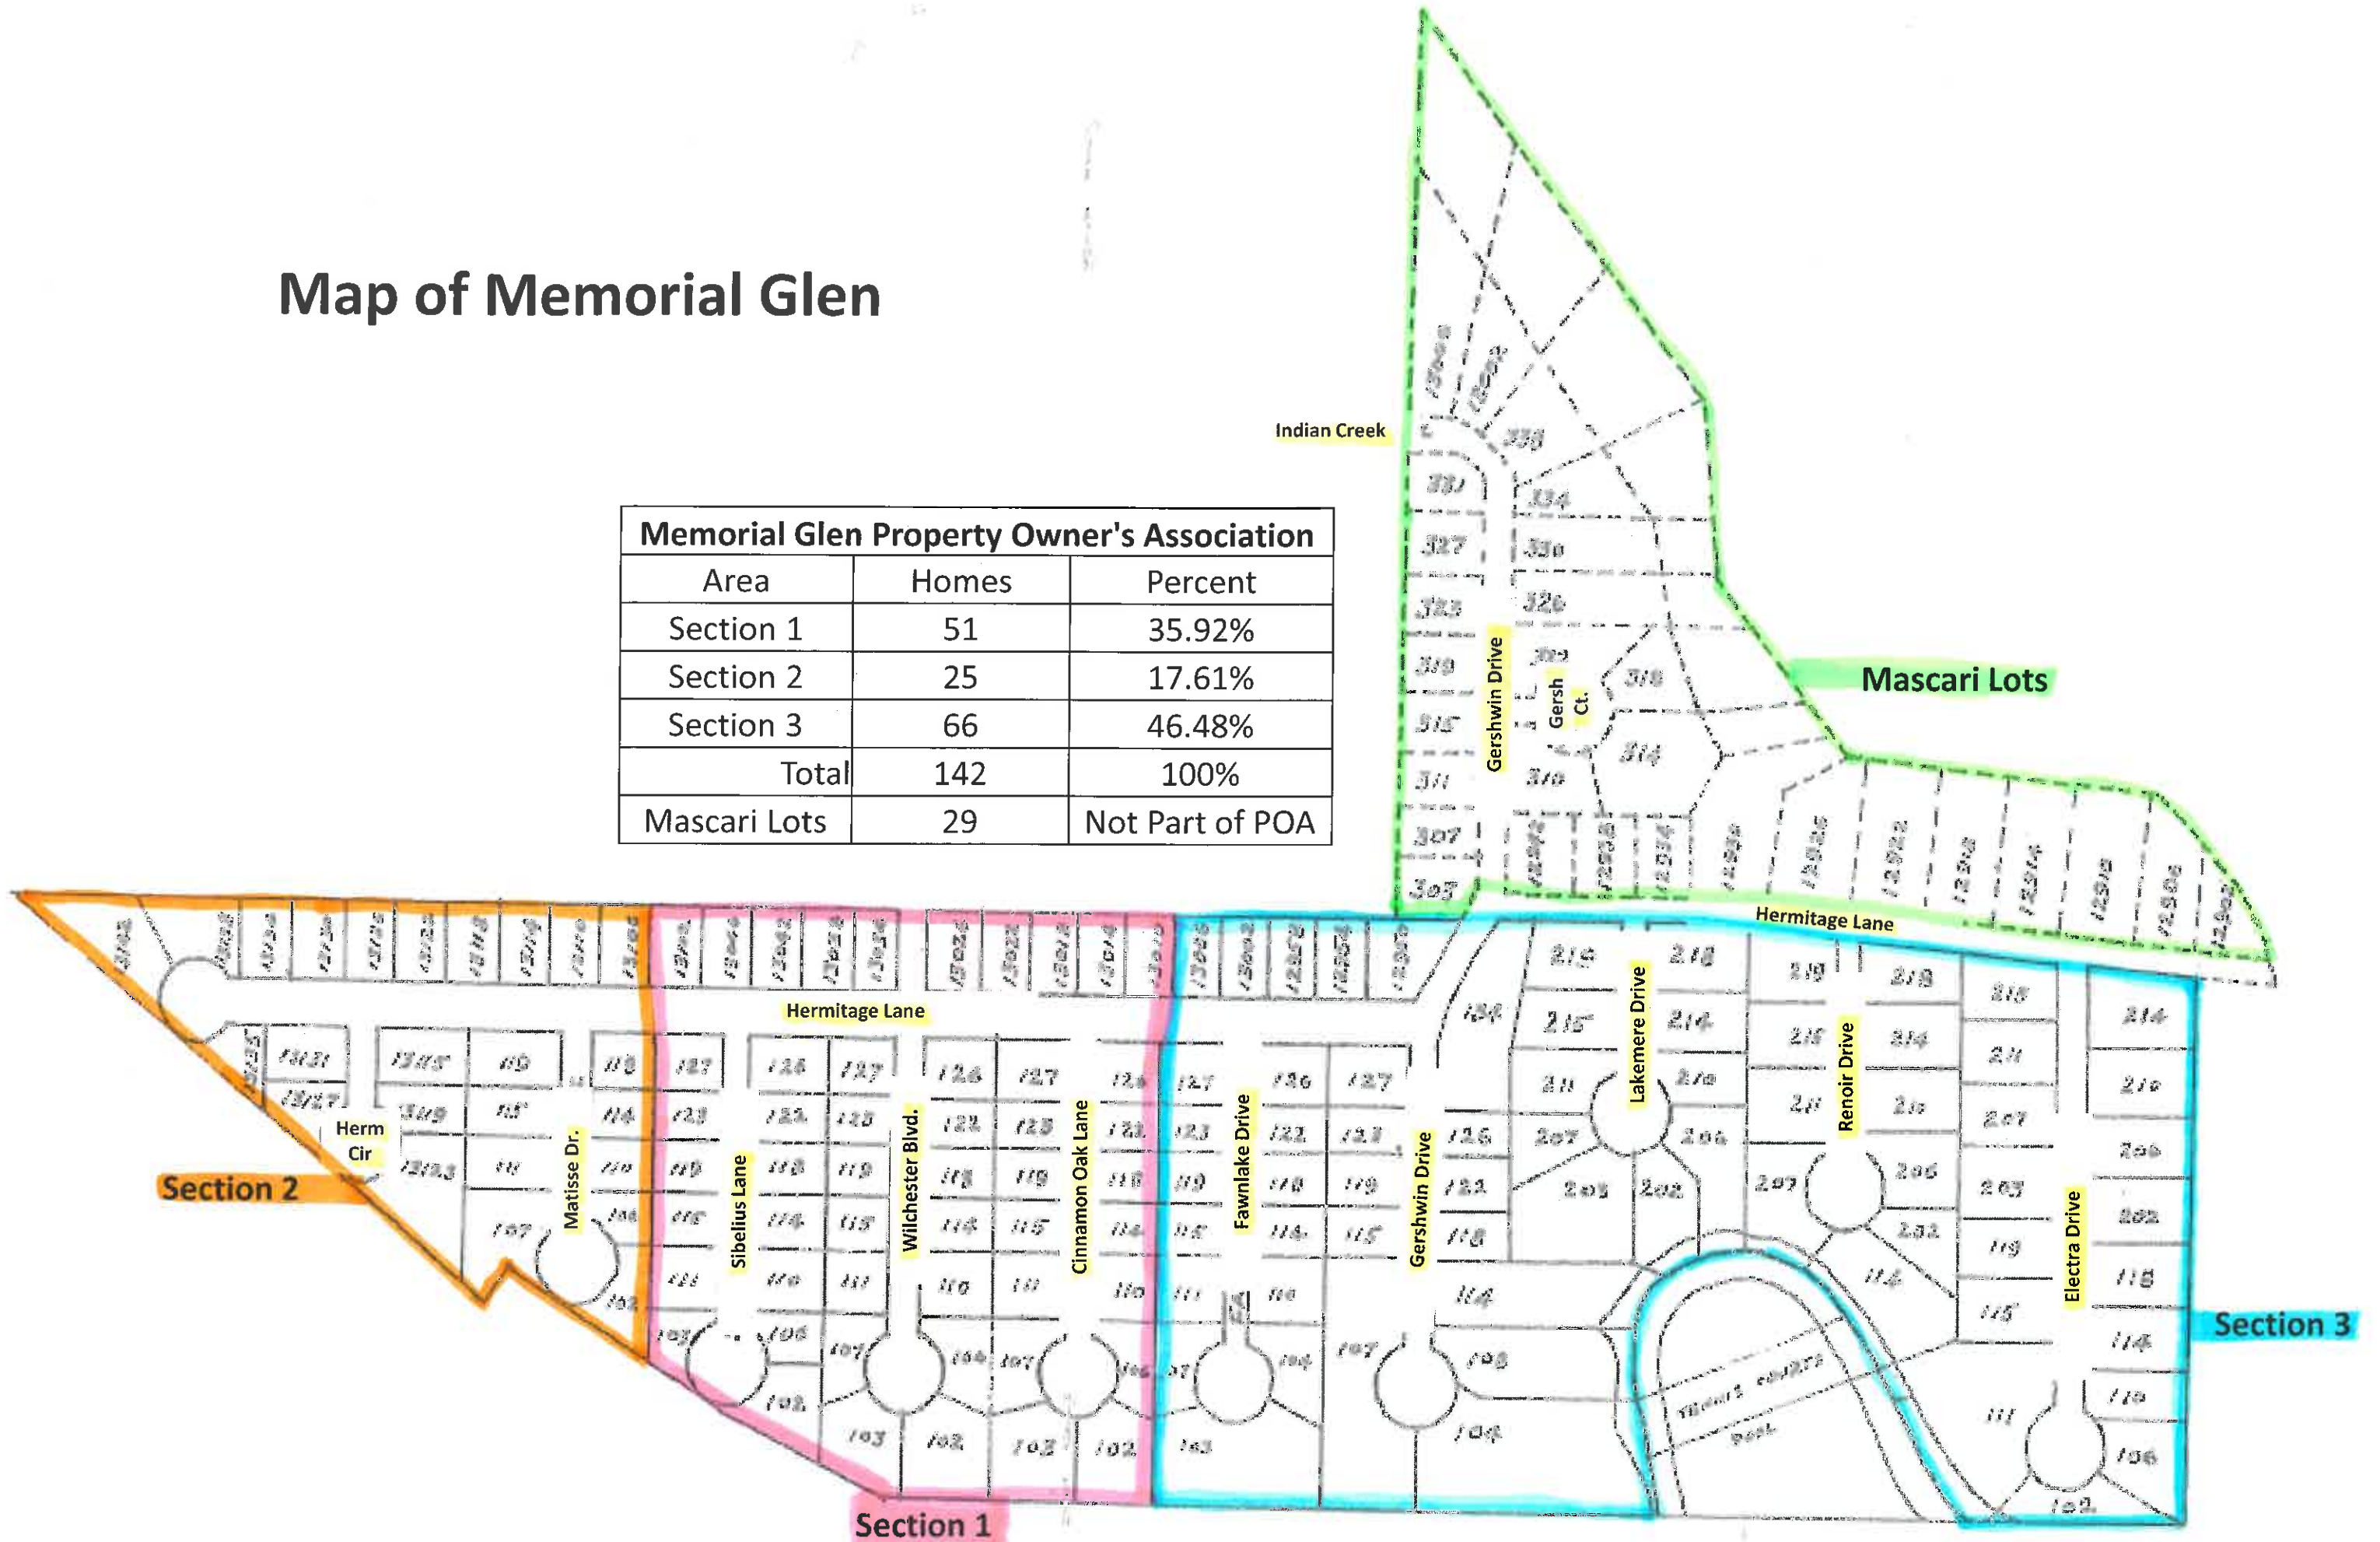

Map of Memorial Glen

Memorial Glen Property Owner's Association		
Area	Homes	Percent
Section 1	51	35.92%
Section 2	25	17.61%
Section 3	66	46.48%
Total	142	100%
Mascari Lots	29	Not Part of POA

Indian Creek

Mascari Lots

Section 2

Section 1

Section 3